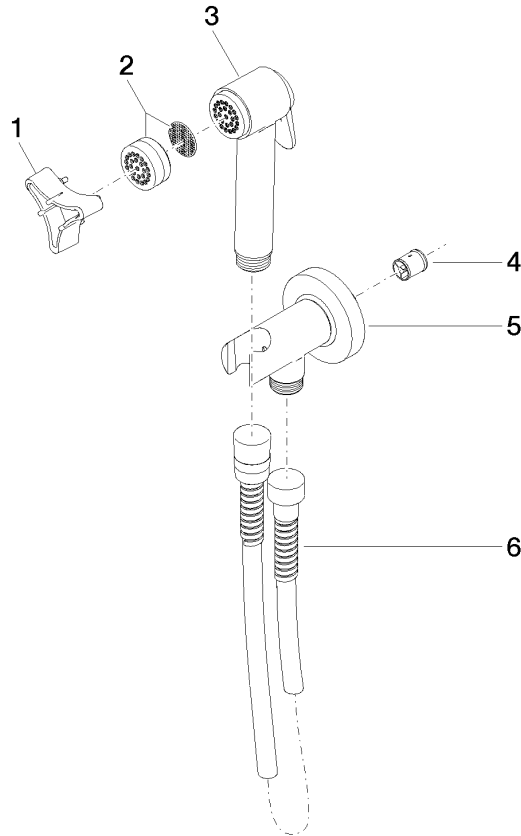

Bidet spray - Chrome

IMO

27 701 970

Fits: IMO, LULU, MADISON, MEM, TARA, CL.1, LISSÉ, VAIA, META, CYO

- wall bracket with integrated safety shut off valve
- max. standing pressure: 5bar
- hand shower with back flow preventer
- 1/2" shower outlet
- rosette Ø 60 mm
- metal shower hose 1250mm with integrated anti-twist protection

Recommended miscellaneous

- Concealed wall elbow -** 35 085 970 90
- max. recess depth 163 mm
 - min. recess depth 90 mm

27 701 970

mm [inches]

Flow rate chart

Certificates

LGA_29989.

27 701 970

Spare parts list

No.	Item Number	Name	Quantity used	Delivery time
1	09 30 09 029 90	key	1	2
2	12 861 970-00	accessories	1	2
3	90 12 11 107 00-00	shower	1	2
4	09 23 01 097 90	back-flow preventer	1	2
5	90 11 03 001 00-00	connection	1	60
6	90 30 02 001 00-00	hose	1	2